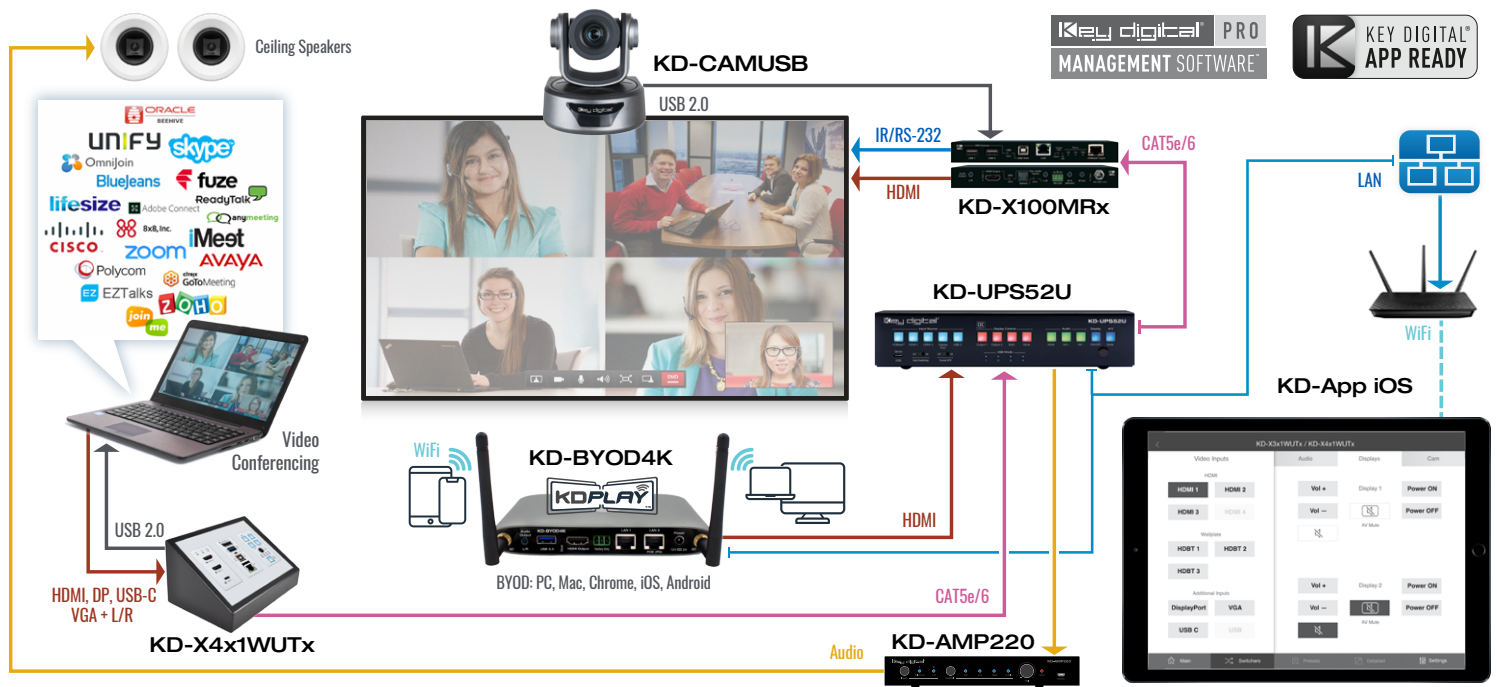

UCC BENEFITS / SYSTEM DELIVERY

SINGLE MANAGEMENT SYSTEM

- Provides single unified interface enabling multiple device as well as display/projector power controls

INCREASED EFFICIENCY

- Quickly accomodates any plug-in or WiFi device: Windows, Mac, and Android. iOS and Chrome OS.

MORE PRODUCTIVITY

- Transform any display or projector into an interactive display with simple UI to choose sources and controls

MORE CONNECTIVITY

- Connect and integrate any meeting attendants, provide remote presentation capability

Integrated Conference/Huddle Room Example - Featuring PTZ Cam, KD-App Control, and BYOD gateway

KD UCC Unifies

- Video Conferencing Systems
- Presentation Laptops
- Wireless Devices
- Projector / Display
- Audio & Microphone Systems
- Camera, keyboard, mouse
- Internet

KD UCC Overcomes

- Multiple platforms
- Proprietary systems
- Expensive systems
- Different connectivity types
- Different communication languages