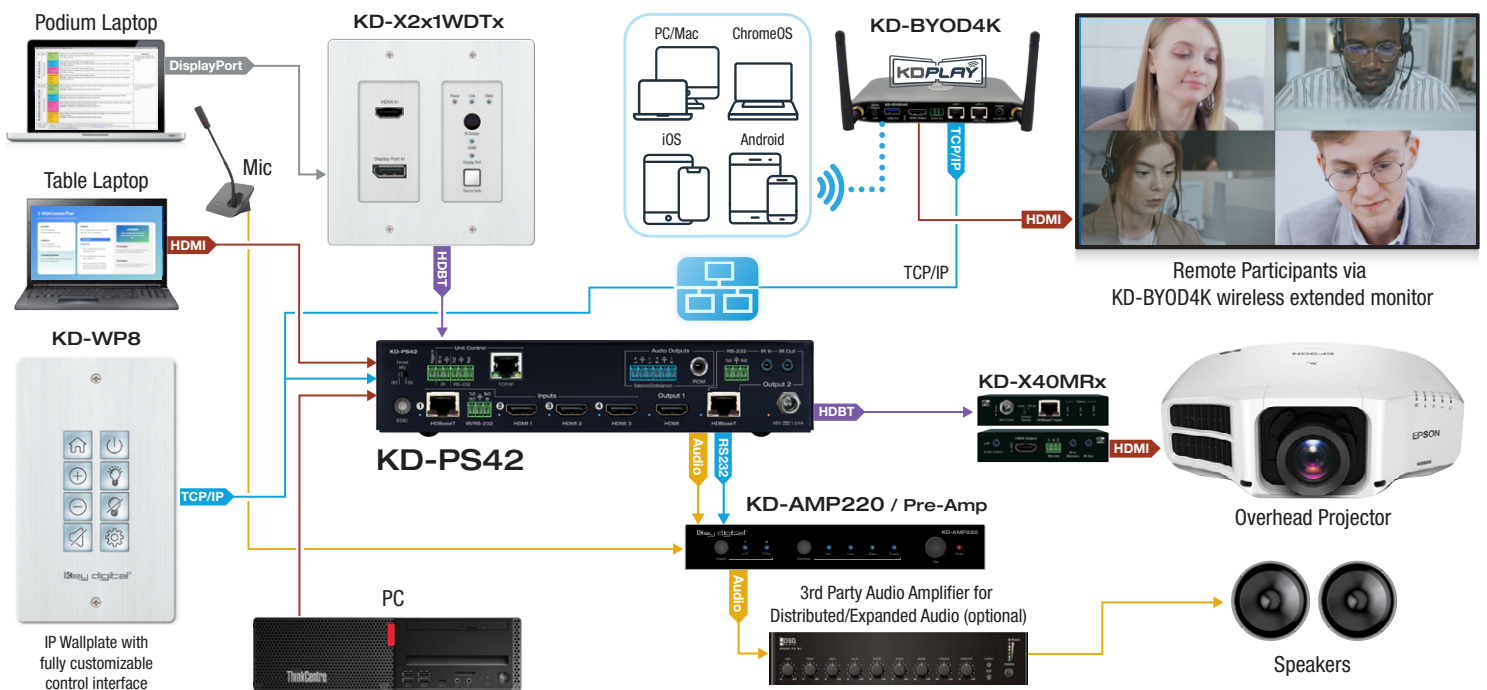

Hybrid Remote Classroom Example - With KD-WP8 controls, BYOD devices, and remote participation