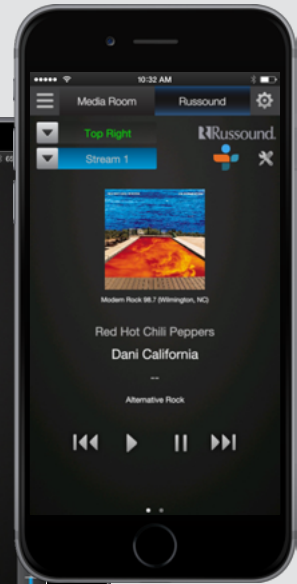

Russound® MCA-66, MCA-88, MCA88CX Module Now Available on the Compass Control®

Russound® C-Series products are now compatible with the Compass Control® Pro system, the first fully integrated major control system built from the ground up to use iOS & Android devices – as its backbone.

Key Digital has developed a driver and a pre-configured GUI template for their Compass Control® Pro system to interface with Russound® C-Series Multi-Zone Control Amps and Digital Media Streamers. Compass Control® Pro system gives Russound C-Series users full control of the digital music library streaming to a whole house multi-room audio system, while having an integrated control system with additional video, lighting, climate, security, and automation controls.