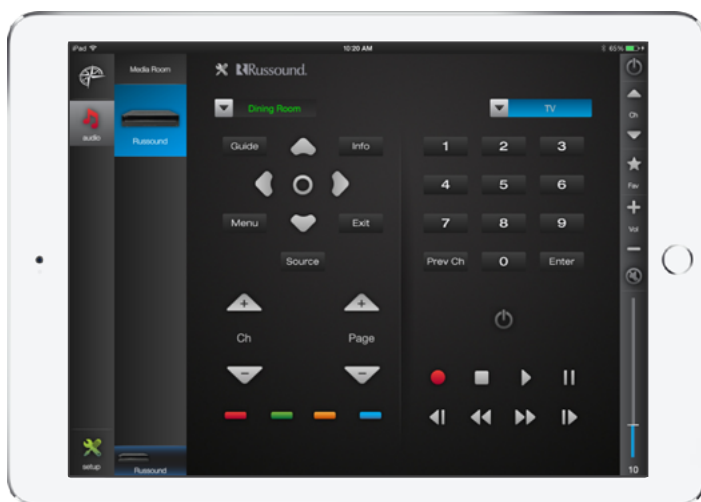

Module Features:

- › Custom Driver available with Demo Project
- › Bi-Directional Driver over IP
- › IR Control from MCA-C Controllers
- › Tuner/Media/iPod/Audio Controls
- › Zone Control

FREE Demo Apps