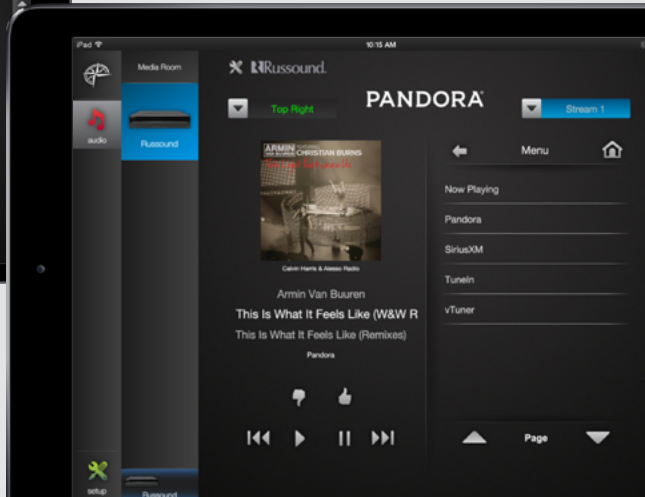

Russound® MCA-66, MCA-88, MCA88CX Module Now Available on the Compass Control®

Russound® C-Series products are now compatible with the Compass Control® Pro system, the first fully integrated major control system built from the ground up to use iOS & Android devices – as its backbone.

Key Digital has developed a driver and a pre-configured GUI template for their Compass Control® Pro system to interface with Russound® C-Series Multi-Zone Control Amps and Digital Media Streamers. Compass Control® Pro system gives Russound C-Series users full control of the digital music library streaming to a whole house multi-room audio system, while having an integrated control system with additional video, lighting, climate, security, and automation controls.