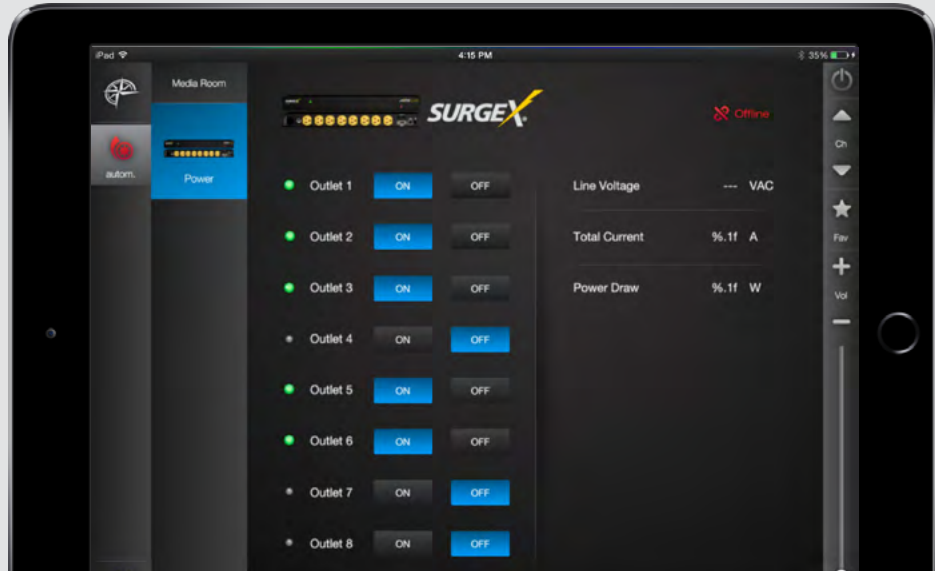

# SurgeX® Axess Elite Module Available on the Compass Control®

SurgeX Axess Elite System is now compatible with the Compass Control® System, the first fully integrated major control system built from the ground up to use iOS & Android devices – as its backbone.

Key Digital has developed a driver and a pre-configured GUI template for their Compass Control® system to interface with SurgeX Axess Elite System. Compass Control® module enables seamless integration of Axess Elite in the Compass Control environment while greatly reducing the installation time for integrators. Module provides system users outlet-level control, monitoring and management of a system's energy and power usage with additional temperature, voltage, and current draw measurements, while having access to a fully integrated control system with additional video, audio, lighting, climate, security, and automation controls.

## Module Features:

- › Bi-Directional Control of Smart IP Power Management Systems
- › Driver and Module available
- › Outlet Control

SurgeX is a registered trademark of SurgeX / Electronic Systems Protection, Inc. Compass Control is a registered trademark of Key Digital. Key Digital is not affiliated, associated, authorized, endorsed by, or in any way officially connected with SurgeX / Electronic Systems Protection, Inc.