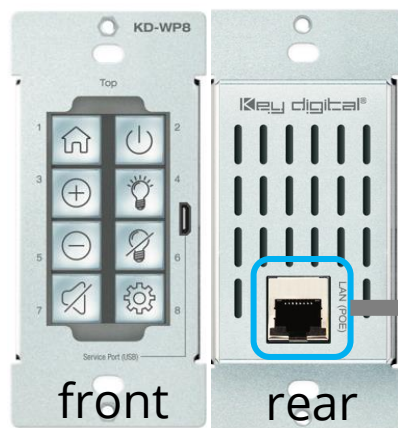

Training Room / Lecture Hall with Universal Format Switch

AV Sources

- 2x HDMI
- 1x Display Port
- 1x VGA + L/R

1x Mic

KD-BYOD4K
Optional add
for wireless
casting

KD-UFS42

KD-Amp220

Pre-Amp mode for optional
Distributed/Expanded Audio

KD-WP8

PoE Network

or

PoE Injector

CAT5e/6
<40m @ 4K
<70m @ 2K

Display or Projector

CEC Display Control
Power, AV Mute, Volume

Speakers