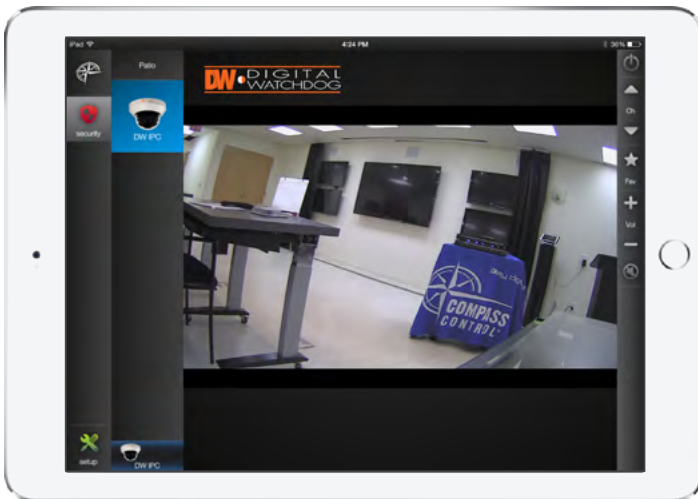

# Digital Watchdog Module Now Available on the Compass Control®

Digital Watchdog IP Cameras are now compatible with the Compass Control® System, the first fully integrated major control system built from the ground up to use iOS & Android devices – as its backbone.

Key Digital has developed a driver and a pre-configured GUI template for their Compass Control® system to interface with all Digital Watchdog IP cameras. Compass Control® users will have access to complete video surveillance IP cameras through their Compass Control® app. The module will provide iOS or Android devices with access to live camera streams, audio, and playback controls, while having access to a fully integrated control system with additional video, lighting, climate, shades, and automation controls.

## Module Features:

- › Live stream from all DW IP Cameras
- › Playback control
- › Audio available depending on device model

Compass Control is a registered trademark of Key Digital.  
Key Digital is not affiliated, associated, authorized, endorsed by, or in any way officially connected with Digital Watchdog.