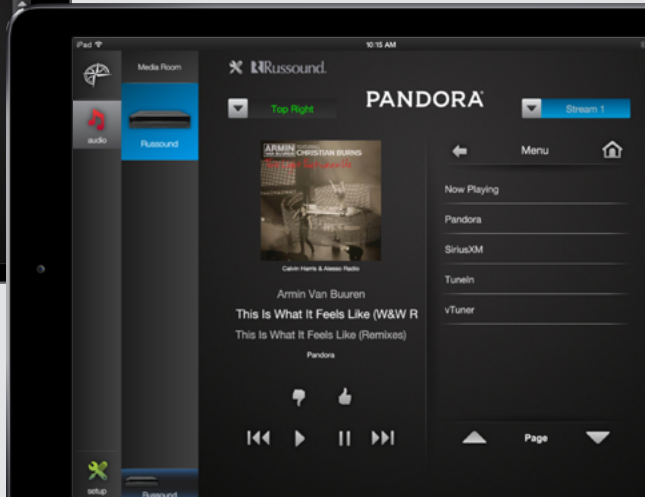

Russound® MCA-66, MCA-88, MCA88X Module Now Available on the Compass Control®

Russound® C-Series products are now compatible with the Compass Control® Pro system, the first fully integrated major control system built from the ground up to use iOS & Android devices – as its backbone.

Key Digital has developed a driver and a pre-configured GUI template for their Compass Control® Pro system to interface with Russound® C-Series Multi-Zone Control Amps and Digital Media Streamers. Compass Control® Pro system gives Russound C-Series users full control of the digital music library streaming to a whole house multi-room audio system, while having an integrated control system with additional video, lighting, climate, security, and automation controls.