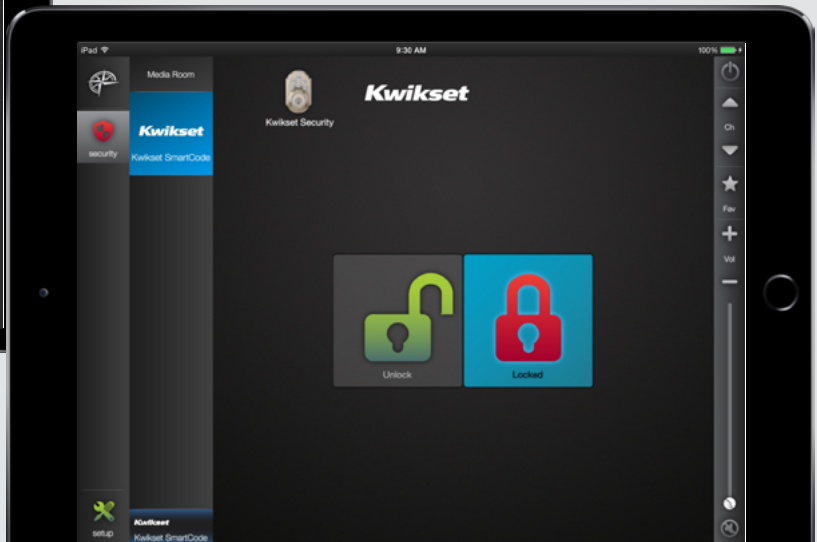

Kwikset® Electronic Locks Module Available on the Compass Control®

Kwikset

Kwikset® Electronic Locks are now compatible with the Compass Control® System, the first fully integrated major control system built from the ground up to use iOS & Android devices – as its backbone.

Key Digital has developed a driver and a pre-configured GUI template for their Compass Control® system to interface with Kwikset® Electronic Locks. Compass Control® users will be able to access controls for their Kwikset Electronic Locks with their Compass Control® app. The module will provide iOS/Android access to RS control, lock/unlock door controls, and status of door locks, while having access to a fully integrated control system with additional video, lighting, climate, security, and automation controls.

Module Features:

- › Bi-Directional Control over RS-232
- › Lock/Unlock Door Controls
- › Lock/Unlock Door Lock Status available

Compass Control is a registered trademark of Key Digital Systems.

Key Digital Systems, Inc. is not affiliated, associated, authorized, endorsed by, or in any way officially connected with MiddleAtlantic