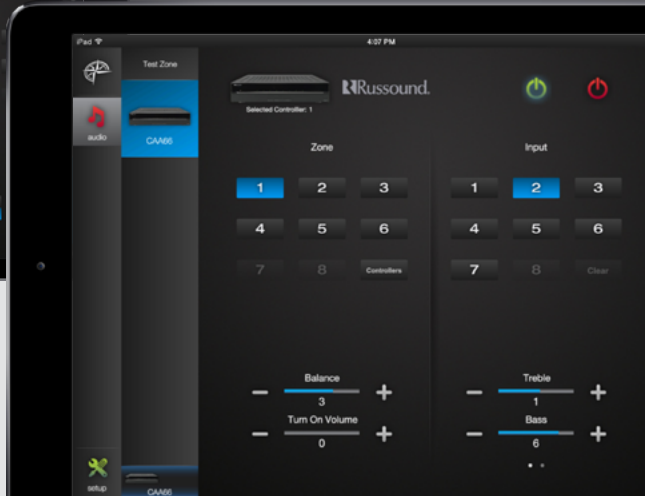

Russound® CAA66 Module Now Available on the Compass Control®

Russound® CAA66 Controller Amplifier is now compatible with the Compass Control® Pro system, the first fully integrated major control system built from the ground up to use iOS & Android devices – as its backbone.

Key Digital has developed a driver and a pre-configured GUI template for their Compass Control® Pro system to interface with Russound® CAA66 Controller Amplifier. Compass Control® Pro system gives Russound CAA66 Controller Amplifier users full control of the multi-room digital audio streaming audio system, while having an integrated control system with additional video, lighting, climate, security, and automation controls.