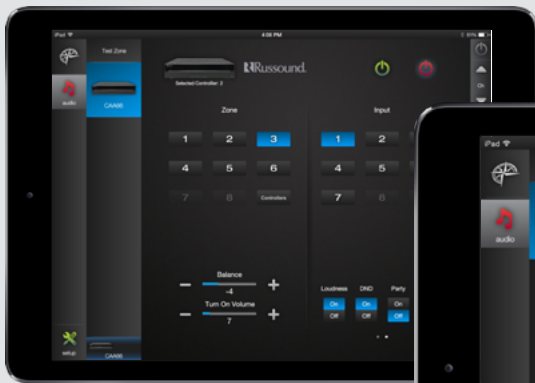

Russound® CAA66 Module Now Available on the Compass Control®

Russound® CAA66 Controller Amplifier is now compatible with the Compass Control® Pro system, the first fully integrated major control system built from the ground up to use iOS & Android devices – as its backbone.

Key Digital has developed a driver and a pre-configured GUI template for their Compass Control® Pro system to interface with Russound® CAA66 Controller Amplifier. Compass Control® Pro system gives Russound CAA66 Controller Amplifier users full control of the multi-room digital audio streaming audio system, while having an integrated control system with additional video, lighting, climate, security, and automation controls.