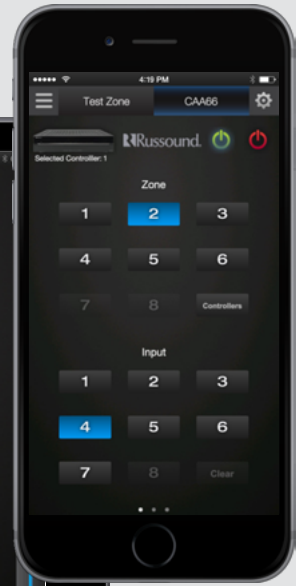

Russound® CAA66 Module Now Available on the Compass Control®

Russound® CAA66 Controller Amplifier is now compatible with the Compass Control® Pro system, the first fully integrated major control system built from the ground up to use iOS & Android devices – as its backbone.

Key Digital has developed a driver and a pre-configured GUI template for their Compass Control® Pro system to interface with Russound® CAA66 Controller Amplifier. Compass Control® Pro system gives Russound CAA66 Controller Amplifier users full control of the multi-room digital audio streaming audio system, while having an integrated control system with additional video, lighting, climate, security, and automation controls.