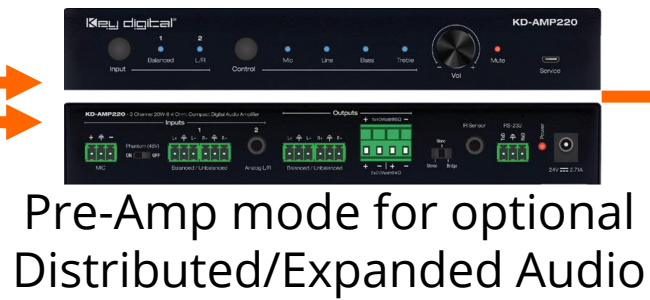

Hybrid Conference Room / Classroom Soft-Codec Enabling System

AV Sources

- 2x HDMI
- 1x Display Port
- 1x USB-C
- 1x HDBaseT

KD-X3x1WUTx Optional
KD-X4x1WUTx Optional

1x Mic

KD-BYOD4K
Optional add
for wireless
casting

KD-UPS52U

KD-AMP220

Pre-Amp mode for optional
Distributed/Expanded Audio

KD-WP8

front rear

PoE Network

or
PoE Injector

CAT5e/6
<100m @ 4K
<150m @ 2K

KD-X100MRx

KD-CAMUSB

CEC Display Control
Power, AV Mute, Volume

Speakers