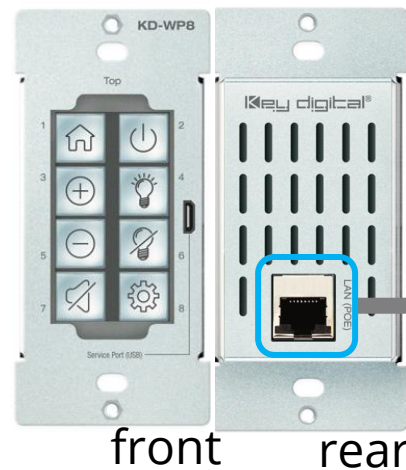

Hybrid Conference Room / Classroom Soft-Codec Enabling System

AV Sources

- 2x HDMI
- 1x Display Port
- 1x USB-C
- 1x HDBaseT

KD-X3x1WUTx Optional
KD-X4x1WUTx Optional

1x Mic

KD-BYOD4K
Optional add
for wireless
casting

KD-UPS52U

KD-AMP220

Pre-Amp mode for optional
Distributed/Expanded Audio

KD-WP8

front rear

PoE Network

or
PoE Injector

CAT5e/6
<100m @ 4K
<150m @ 2K