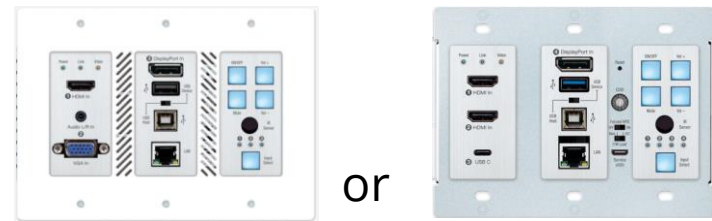

Hybrid Conference Room / Classroom Soft-Codec Enabling System

AV Sources

- 2x HDMI
- 1x Display Port
- 1x USB-C
- 1x HDBaseT

KD-X3x1WUTx Optional
KD-X4x1WUTx Optional

1x Mic

KD-BYOD4K
Optional add
for wireless
casting

KD-UPS52U

KD-AMP220

Pre-Amp mode for optional
Distributed/Expanded Audio

KD-WP8

front rear

PoE Network

or
PoE Injector

CAT5e/6
<100m @ 4K
<150m @ 2K

KD-X100MRx

KD-CAMUSB

CEC Display Control
Power, AV Mute, Volume

Speakers