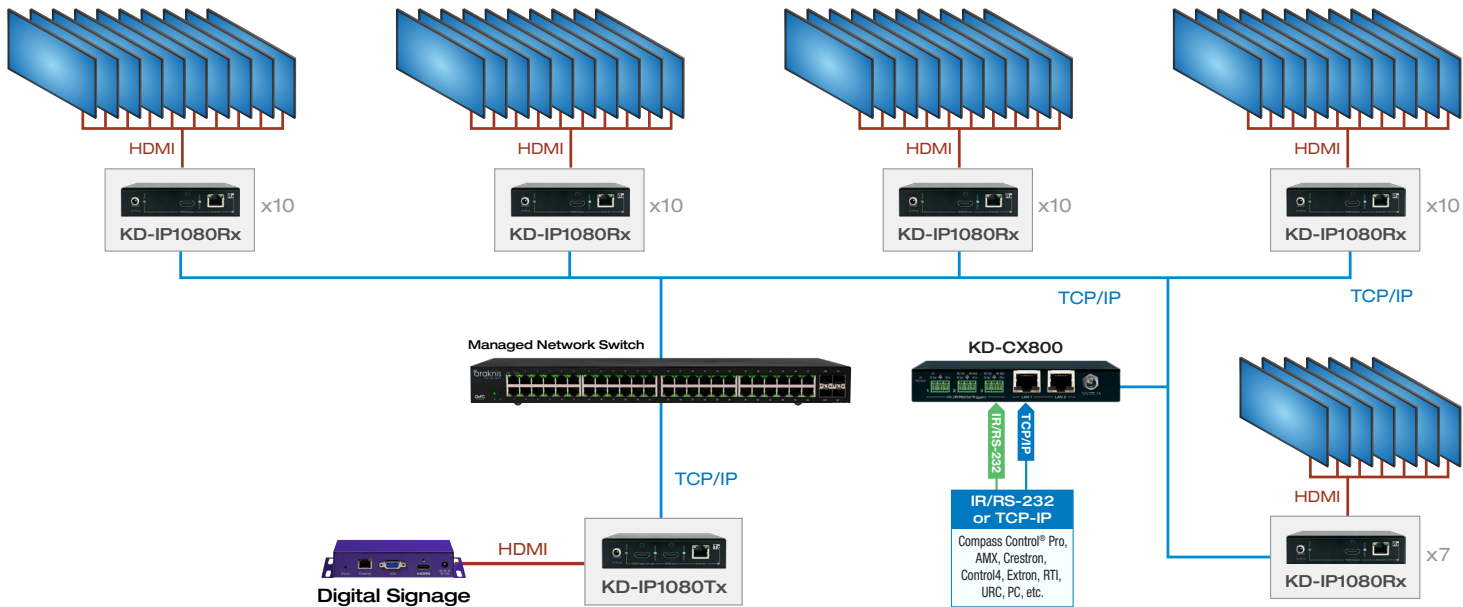

KD-IP1080Tx / KD-IP1080Rx Usage Modes

Digital Video Matrix

Digital Video Distribution System

Digital Video Switcher

Digital Video Extender

IP Control Expansion

KD-IP1080Tx / KD-IP1080Rx Usage Modes

Digital Video Matrix

Digital Video Distribution System

Digital Video Switcher

Digital Video Extender

IP Control Expansion

KD-IP1080Tx / KD-IP1080Rx Usage Modes

Digital Video Matrix

Digital Video Distribution System

Digital Video Switcher

Digital Video Extender

IP Control Expansion

KD-IP1080Tx / KD-IP1080Rx Usage Modes

Digital Video Matrix

Digital Video Distribution System

Digital Video Switcher

Digital Video Extender

IP Control Expansion

Cable/Satellite

HDMI

KD-IP1080Tx

TCP/IP

Up to 400 ft / 121 m @ 1080p

KD-IP1080Rx

HDMI

KD-IP1080Tx / KD-IP1080Rx Usage Modes