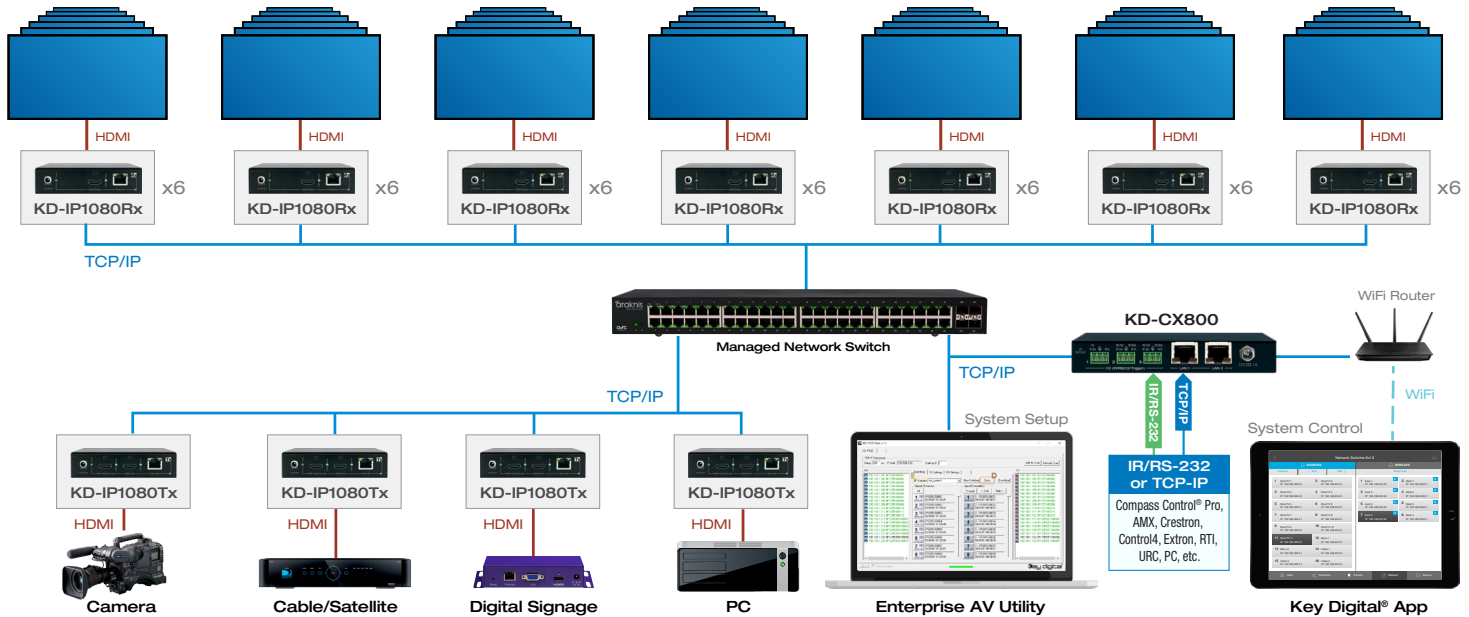

KD-IP1080Tx / KD-IP1080Rx Usage Modes

Digital Video Matrix

Digital Video Distribution System

Digital Video Switcher

Digital Video Extender

IP Control Expansion

KD-IP1080Tx / KD-IP1080Rx Usage Modes

Digital Video Matrix

Digital Video Distribution System

Digital Video Switcher

Digital Video Extender

IP Control Expansion

KD-IP1080Tx / KD-IP1080Rx Usage Modes

Digital Video Matrix

Digital Video Distribution System

Digital Video Switcher

Digital Video Extender

IP Control Expansion

KD-IP1080Tx / KD-IP1080Rx Usage Modes

Digital Video Matrix

Digital Video Distribution System

Digital Video Switcher

Digital Video Extender

IP Control Expansion

Digital Video Matrix

Digital Video Distribution System

Digital Video Switcher

Digital Video Extender

IP Control Expansion