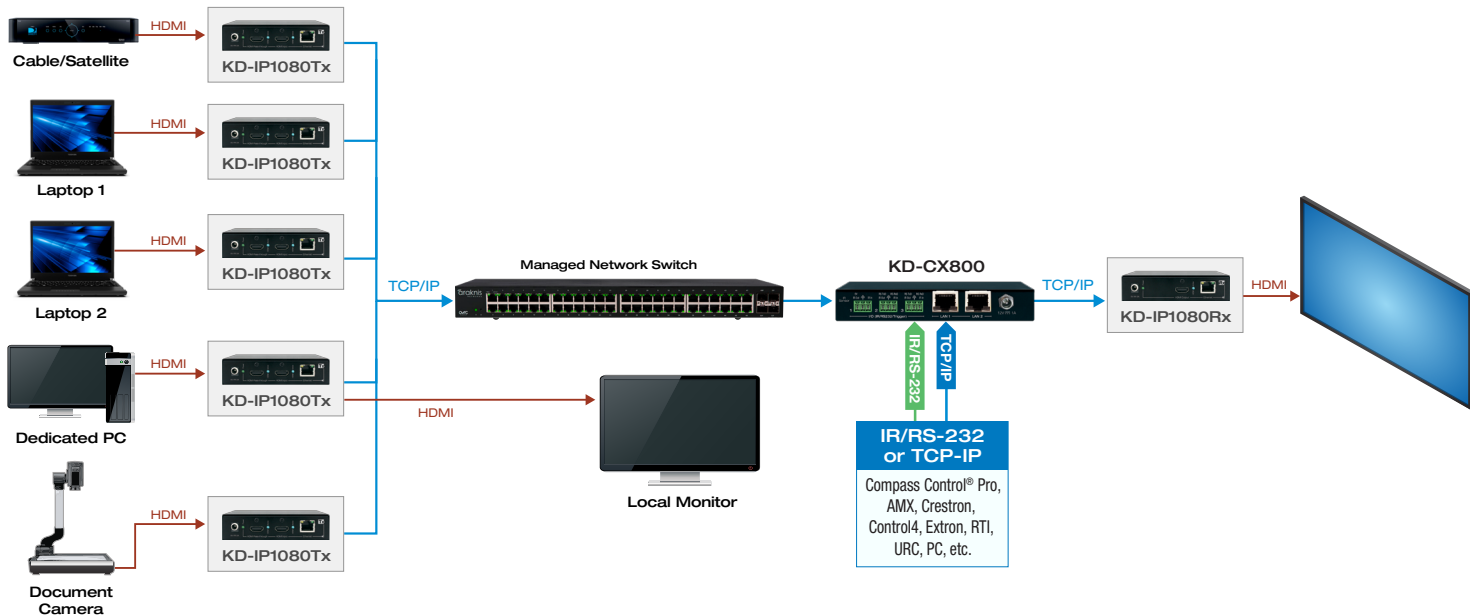

KD-IP1080Tx / KD-IP1080Rx Usage Modes

Digital Video Matrix

Digital Video Distribution System

Digital Video Switcher

Digital Video Extender

IP Control Expansion

KD-IP1080Tx / KD-IP1080Rx Usage Modes

Digital Video Matrix

Digital Video Distribution System

Digital Video Switcher

Digital Video Extender

IP Control Expansion

KD-IP1080Tx / KD-IP1080Rx Usage Modes

Digital Video Matrix

Digital Video Distribution System

Digital Video Switcher

Digital Video Extender

IP Control Expansion

KD-IP1080Tx / KD-IP1080Rx Usage Modes

Digital Video Matrix

Digital Video Distribution System

Digital Video Switcher

Digital Video Extender

IP Control Expansion

Cable/Satellite

HDMI

KD-IP1080Tx

TCP/IP

Up to 400 ft / 121 m @ 1080p

KD-IP1080Rx

HDMI

KD-IP1080Tx / KD-IP1080Rx Usage Modes